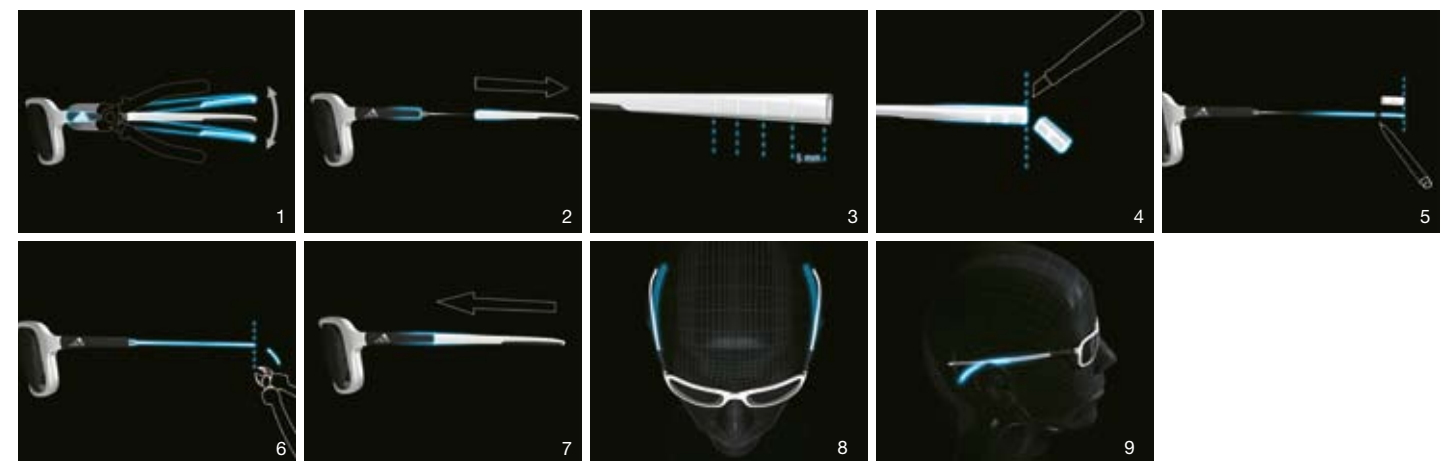

ambition

a645

5 base unisex

NEW four new adult shapes for sport minded individuals who want to show their attitude in business as well as in leisure time

NEW Hybrid Memory Hinge™ for automatic and exceptionally comfortable fit

NEW highly valuable, metallic-like logopart

NEW Performance Steel™ inlay

NEW temples can be shortened easily

NEW also wearable as sunglasses (with tinted lenses) temples made of our patented lightweight and comfortable material SPX™

straight temples for a sporty looking design
SPX™ temples adjustable to different head shapes
frame comes in its own hardcase incl. adidas cleaning cloth

NEU vier neue Brillenformen für Erwachsene, die Ihre sportliche Haltung gern im Geschäftsleben sowie in der Freizeit zum Ausdruck bringen möchten

NEU Hybrid Memory Hinge™ für besonders komfortablen Sitz

NEU hochwertiges, metallisch anmutendes Logo

NEU Performance Steel™ Bügeleinlage

NEU Bügel lassen sich leicht verkürzen

NEU auch tragbar als Sonnenbrille (mit getönten Gläsern)

Bügel gefertigt aus unserem patentierten, leichten und komfortablen Material SPX™

gerade Bügel für ein sportlich aussehendes Design
SPX™ Bügel für verschiedene Kopfformen anpassbar

Rahmen wird in eigenem Brillenetui mit adidas Reinigungstuch geliefert

NOUVEAU quatre nouveaux modèles pour adultes, dédiés aux adeptes de sport qui désirent afficher leur état d'esprit au travail et dans leurs loisirs

NOUVEAU Hybrid Memory Hinge™ s'adaptant automatiquement pour offrir un ajustement exceptionnellement confortable

NOUVEAU logo d'aspect métallique de grande qualité

NOUVEAU branche armée en Performance Steel™

NOUVEAU branches facilement raccourçissables utilisables également comme lunettes de soleil (avec verres teintés)