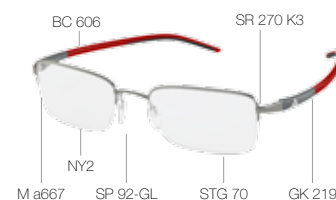

	small	large
	mm 50 x 32 (1384 mm ²)	52 x 33 (1497 mm ²)
	mm 53	56
	mm 19	19
	mm 135	145
	° 2 x 6	2 x 6

clip-on available (both sizes)
a507 00 a667 grey-green polarized

polarized

spare parts a667

BC 606 temple
GK 219 temple tips
SP 92-GL nose-pads (adjustable)
STG 70 showing lens
SR 270 K3 temple joint screw
NY2 nylor thread bottom
VGLH 1 glazing stripe
M a667 front with side parts
PL 13 adidas cleaning cloth
SHE 215 Hardcase ambition 5 base
FK 78-3 box