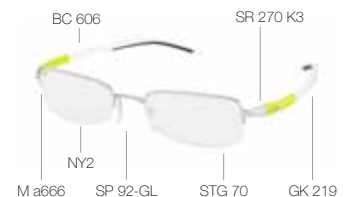

NEW

a666 40 6052 mud/khaki

a666 40 6056 petrol/petrol

a666 50 6053 black/black

a666 60 6057 ruthenium/grey

a666 60 6059 ruthenium/blue

a666 60 6060 ruthenium/red

a666 40 6061 silvergold/burgundy

a666 00 6058 rhodium/lime

	small	large
	mm 50 x 29 (1233 mm ²)	52 x 30 (1333 mm ²)
	mm 52	54
	mm 19	19
	mm 135	145
	° 2 x 6	2 x 6

spare parts a666

- BC 606 temple
- GK 219 temple tips
- SP 92-GL nose-pads (adjustable)
- STG 70 showing lens
- SR 270 K3 temple joint screw
- NY2 nylor thread bottom
- VGLH 1 glazing stripe
- M a666 front with side parts
- PL 13 adidas cleaning cloth
- SHE 215 Hardcase ambition 5 base
- FK 78-3 box